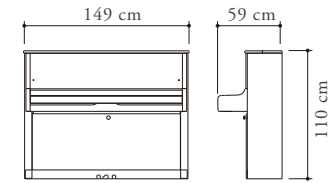

K-15E

Simple Elegance & Sturdy Performance

The K-15E provides an excellent introduction to KAWAI upright piano quality. Featuring a solid spruce soundboard and the highly regarded Ultra Responsive™ action with ABS parts, this continental-style instrument produces a rich, clear tone, with performance qualities to rival much larger upright pianos.

Elegante semplicità e solide prestazioni

Il K-15E è un ottimo approccio alla qualità dei pianoforti verticali KAWAI. Grazie alla solida tavola armonica in abete e alla meccanica Ultra Responsive™ con parti in ABS, questo strumento in stile moderno ha una sonorità ricca e chiara che consente prestazioni che possono emulare i modelli di dimensioni superiori.

Weight: 196 kg