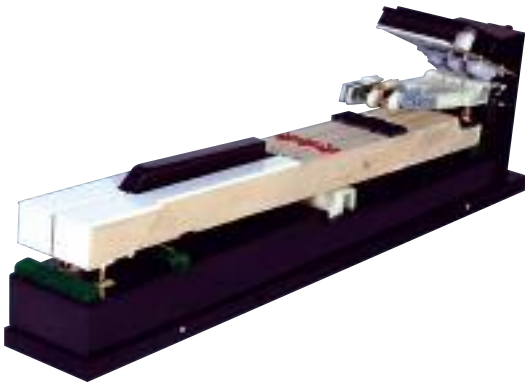

KAWAI DIGITAL PIANO

CE200

The finest touch available, exquisite sound quality, and powerful features... all in an affordable and easy to use digital piano from the leading builder of fine acoustic pianos.

CE200

DIGITAL PIANO

The True Touch of a Grand Piano

The CE200 features Kawai's award-winning AWA PROII keyboard action. Utilizing long wooden keys, this action recreates both the weight and movement of our grand piano actions. Possessing an amazingly authentic piano feel, the AWA PROII is quite simply the finest digital piano action available.

Exceptional Sound

The key to the CE200's exceptional sound is Kawai's acclaimed Harmonic Imaging technology, capable of recreating the rich, vibrant sound of our 9-foot EX Concert Piano... from thunderous fortissimos to the most delicate pianissimos. Thanks to this revolutionary process, the CE200 contains a remarkable recreation of not only our concert grand piano, but many other instrument sounds as well.

Powerful Features

The CE200 is packed with dozens of features. For starters, any two sounds can be played together in a layered or split keyboard. Virtual Voicing and Brilliance control allow you to mold the sound to your personal taste. User Touch can tailor the keyboard's "feel" to your unique playing style. Damper Effect, String Resonance, and Half-Damper all add to the instrument's realism. There's even built-in classical Piano Music (with songbook) for your listening and learning pleasure.