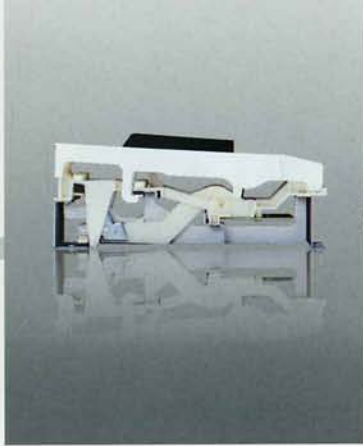

KAWAI
THE FUTURE OF THE PIANO

DIGITAL PIANO
CL25

Slim & Stylish

STYLISH DESIGN

With elegant curves and graceful simplicity, the improved KAWAI CL25 represents a timeless classic from award winning designer Tomoyasu Ikegawa. At just 11in. deep, this ultra-compact digital piano occupies a minimal amount of floor space, blending effortlessly into today's modern living environments.

From aspiring professionals with a passion for music, to young families wishing to encourage artistic expression within the home, the KAWAI CL25, available in a distinguished natural Rosewood finish, offers exceptional quality at an attractive price.

SUPERIOR TOUCH

Developed to accurately represent the touch of a traditional grand piano, the redesigned Advanced Hammer Action IV keyboard adopts KAWAI's remarkable springless construction, for a smoother, more natural, piano feeling. Just as acoustic pianos utilize heavier bass hammers and lighter treble hammers, the AHA-IV keyboard also employs different hammer weights, appropriately graded for each playing range. This innovative *Acoustic Reaction™* technology provides greater stability during fortissimo passages, while preserving delicate pianissimo control, to satisfy the demands of even the most discerning pianist.

SPECIFICATIONS

Keyboard	88 Weighted Keys
Action	Advanced Hammer Action IV with Acoustic Reaction™ technology
Sounds	Concert Grand, Modern Piano, Electric Piano, Church Organ, Harpsichord, Vibraphone, Strings, Choir
Max. Polyphony	72 notes
Demonstration	8 songs
Concert Magic	40 songs
Other Features	Dual, Transpose, Tuning, Reverb x 3 Metronome, Touch Curves x 4
Jacks	MIDI IN/OUT, Headphones x 2
Pedal	Damper
Speakers	(12 x 8) cm x 2
Output Power	7W x 2
Dimensions	51 x 11 x 30 1/2 in. (129 x 28 x 77 cm)
Weight	63 lbs. (28.5kg)