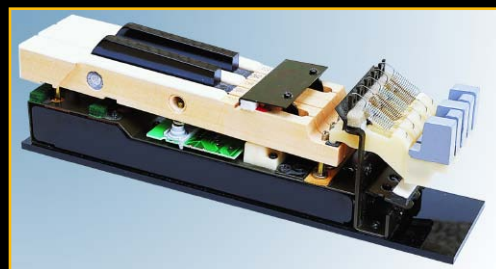

The CA970 utilizes our Enhanced AWA Grand action. With an extra-long wooden key, this action brings to our digital pianos the same balance point, key movement and hammer motion found in our fine grand pianos. Additionally, the electronic contacts have been placed *above* the hammers to accurately re-create the "strike point" of a grand piano.

The CA770 features our AWA action which also utilizes a balanced and weighted wooden key mechanism. This action also brings the satisfying feel of an acoustic piano to the CA770.