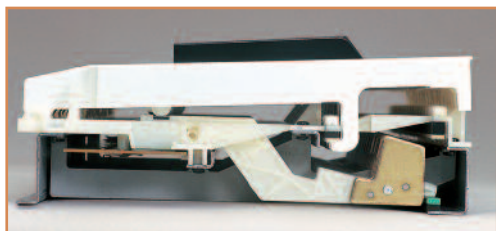

CL20

DIGITAL PIANO

Slim and Stylish

KAWAI
D i g i t a l

CL20 DIGITAL PIANO

TOUCH

Kawai's new Advanced Hammer Action III brings the feel of a real grand piano to the CL20. Its Graded-Hammer action design offers superb response and a smooth feel that will satisfy the needs of piano players and music educators alike.

TONE

The CL20 uses our critically-acclaimed Harmonic Imaging™ sound technology... the same technology used in all our award-winning digital pianos. Harmonic Imaging creates acoustic piano sounds of remarkable depth, expression and realism. You'll also be impressed with the other sounds of the CL20... Strings, Electric Piano, Organ – 8 sounds in all. And, any two sounds can be layered together in a DUAL mode.

SLIM AND COMPACT DESIGN

Because of its slim and compact design, the CL20 will not take much space in your home. With its wood grain, rosewood cabinet you'll find it easy to coordinate the CL20 with your home decor.