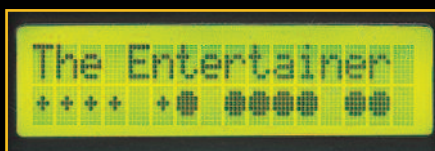

Each CA piano features 176 built-in Concert Magic songs with our Note Navigator... a visual guide which helps you through each song. Concert Magic brings musical fun to players of any age and skill level.